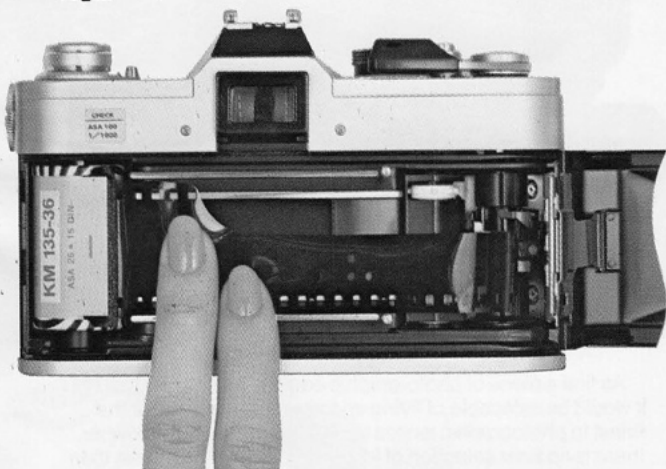

The FTb's unique QL (Quick Loading) System for fast film loading couldn't be easier or faster. To load, align the end of the leader with the QL index mark, close the camera and advance the film. Not only does this speed loading, but it prevents "lost" rolls due to improper loading technique.