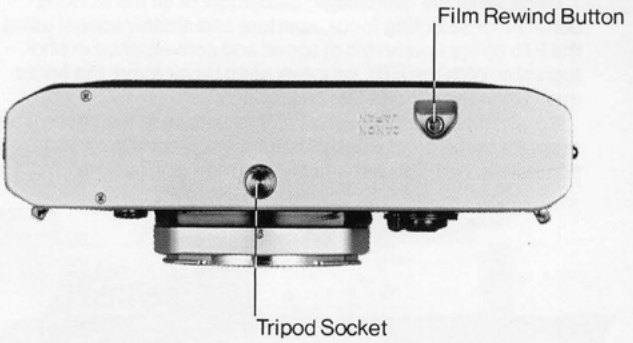

Controls and Features.