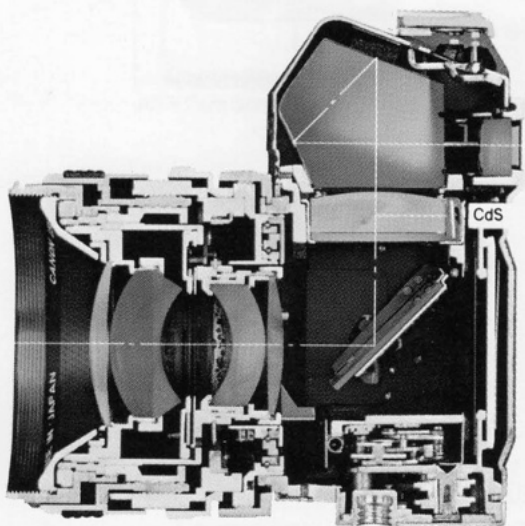

FTb Metering. QL Loading:

No matter what kind of light you're shooting in, the FTb can give you exposures that are right on target. It incorporates the type of through-the-lens metering system preferred by professionals, a central-area spot system. It reads only the central 12% of the viewfinder area—perfect for backlit situations which can confuse other types of metering systems. And the operation of the FTb's meter is simplicity itself—all you have to do for perfect exposures is center the needle!

Because of the outstanding placement of all the working controls for selecting focus, aperture and shutter speed, using the FTb offers new levels of speed and convenience in photography. With the FTb, your eye need never leave the finder, even when the action's fast and furious.

So whether your photographic interests lie in the hectic world of sports or the quiet world of nature, you'll soon grow to appreciate the FTb's remarkably fine metering system.