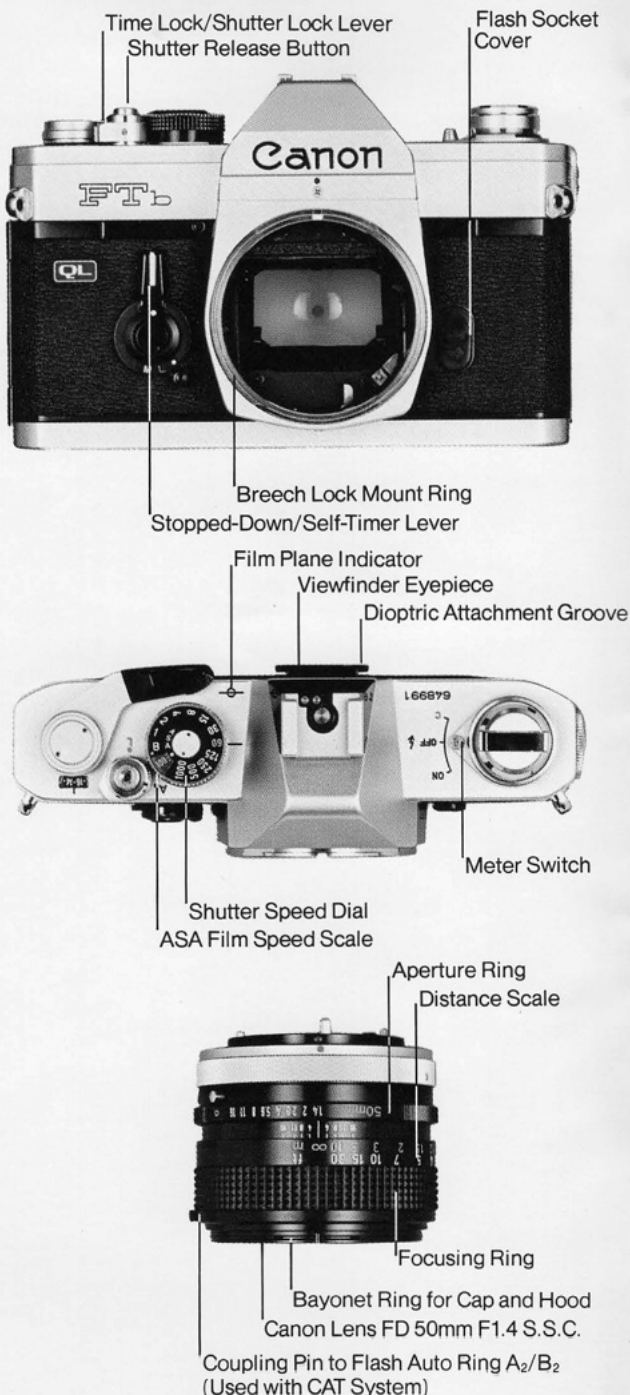

Nomenclature: